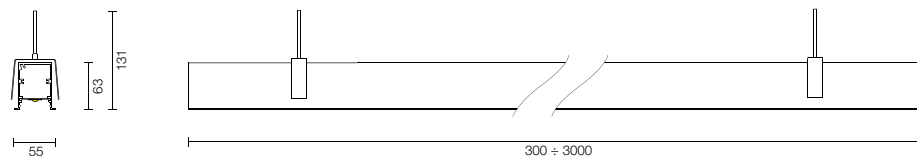

PHOTOMETRICS

COMPONENTS

Diffusore
Diffuser

TS506 XX

al metro / per meter

Staffa di giunzione
Metal junction bar

TS508

Alimentatore
Power Supply
pag. 108

Kit dimmerabile
Dimmable kit
pag. 108