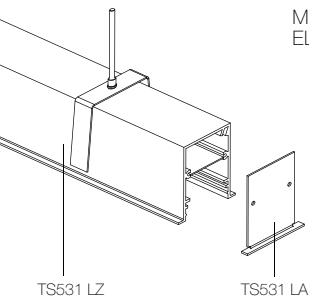

Recessed system with edges made up of an aluminium profile per meter electrified with one or two IP20 LED strips with high luminous flux 1520 lm/m (19,2 W/m), 2,5 cm pitch, and a PMMA diffuser.

The starting kit, the diffuser, the length of the profile and the number of elements and/or accessories must be specified in the order.

Velocità
d'installazione
Quick
assembling

STRIPE WITH EDGES LED

MODULO AL METRO
ELEMENT PER METER

TS531 LZ

TS531 LA

TS532 LZ

TS532 LA

FORO / HOLE:
Ltot (mm) x 47